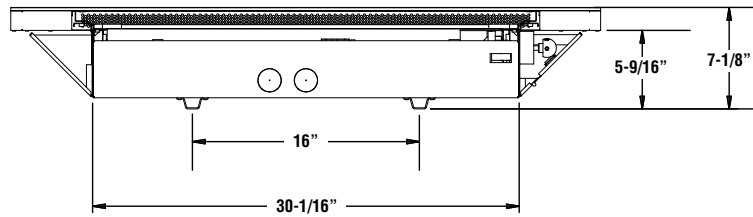

SCANDIUM™

Combustible Clearances

Side Clearance To Combustibles: 4"

Side Clearance To Curtains, Drapes and Other Fabrics: 20"

Minimum Clearance To Ceiling Above Appliance: 32" (measured from top of glass panel)

Clearance To Combustibles Placed Directly In Front Of Unit: 40"

Due to heat output, electronic appliances such as televisions, should not be mounted on the wall above the unit

Note: See installation instructions manual supplied with fireplace, for specific installation details

Front View

Side View

Bottom View

Back View

Fireplace Dimensions