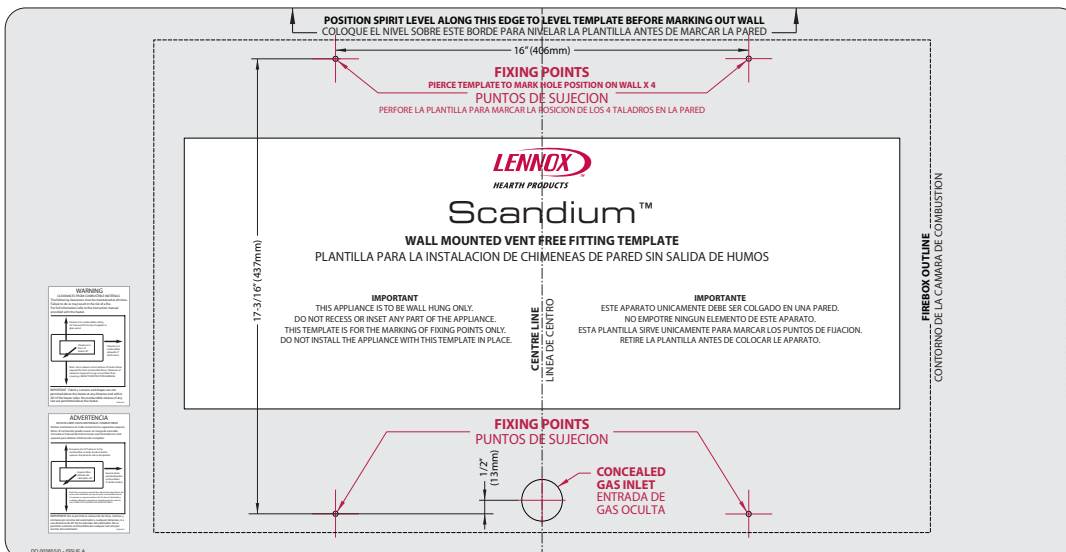

A FULL SIZE TEMPLATE IS SUPPLIED TO ASSIST WITH WALL MOUNTING

Listing Information

This Lennox Hearth Products unvented gas room heater is certified by OMNI-Test Laboratories, Inc to ANSI Z21.11.2 standard.

Tested & Listed By  Portland Oregon USA

OMNI-Test Laboratories, Inc.

OTL Report No. 317-S-05-5

Diagrams, illustrations and photographs are not to scale – consult installation instructions. Product designs, materials, dimensions, specifications, colors and prices are subject to change or discontinuance without notice.