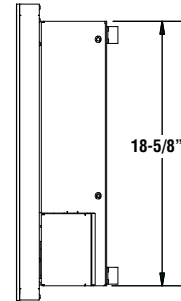

Tested & Listed By  Portland Oregon USA

OMNI-Test Laboratories, Inc.

OTL Report No. 317-S-05-5

Diagrams, illustrations and photographs are not to scale – consult installation instructions. Product designs, materials, dimensions, specifications, colors and prices are subject to change or discontinuance without notice.

SCANDIUM™

Combustible Clearances

Side Clearance To Combustibles: 4"

Side Clearance To Curtains, Drapes and Other Fabrics: 20"

Minimum Clearance To Ceiling Above Appliance: 32" (measured from top of glass panel)

Clearance To Combustibles Placed Directly In Front Of Unit: 40"

Due to heat output, electronic appliances such as televisions, should not be mounted on the wall above the unit

Note: See installation instructions manual supplied with fireplace, for specific installation details

Front View

Side View

Bottom View

Back View

Fireplace Dimensions