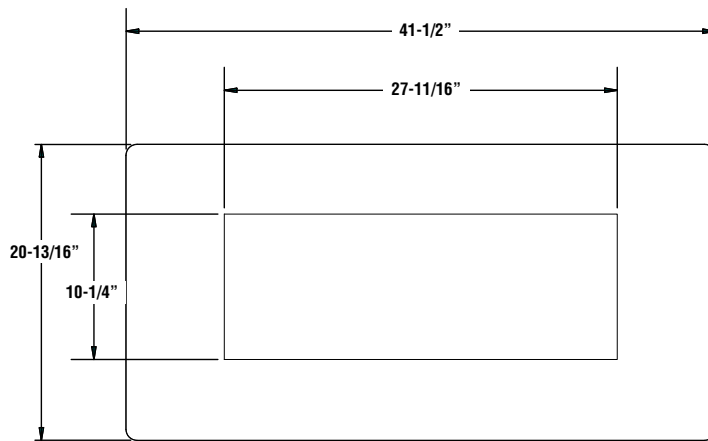

SCANDIUM™

Combustible Clearances

Side Clearance To Combustibles: 4"

Side Clearance To Curtains, Drapes and Other Fabrics: 20"

Minimum Clearance To Ceiling Above Appliance: 32" (measured from top of glass panel)

Front View

Side View

Bottom View

Back View

Fireplace Dimensions