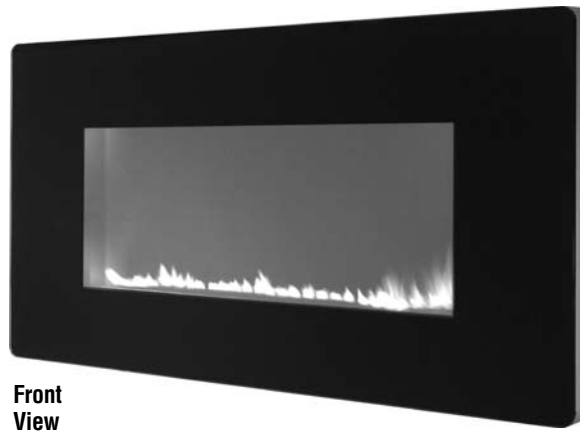

SCANDIUM™

DAVE LENNOX
signature
COLLECTION

Appliance Specifications

Product Reference Information			
Cat. No.	Model	Ship. Wt.	Ship. Volume
H6065	Scandium-NG	80.7 lb.	12.9 cu. ft.
H6071	Scandium-LP	80.7 lb.	12.9 cu. ft.

Ratings	
Input	NG = 6,820 - 11,950 BTU/HR LP = 6,820 - 10,235 BTU/HR
Fuel	Natural Gas and Propane Gas
Venting	Ventless (No Chimney Or Flue Required)
Efficiency	99.99%
Installation	Wall-Mounted (Mounting Template Supplied)
Wall Requirements	Any Wall Surface, Including Combustible Surfaces (Unit Can Not Be Recessed Into Wall)
Manual Control	Manual Rotary - Right Hand Side
Inlet Pressure	NG - Min. 6" W.C., Max. 10.5" W.C. LP - Min. 11" W.C., Max. 13" W.C.
Ignition	Piezo
Finish	Black Glass/ Aluminum Effect Trim
Safety Features	O.D.S. - Oxygen Depletion Sensor
Minimum Room Size	600 Cubic Feet *

Scandium™ Catalytic Vent-free Fireplaces

Front View