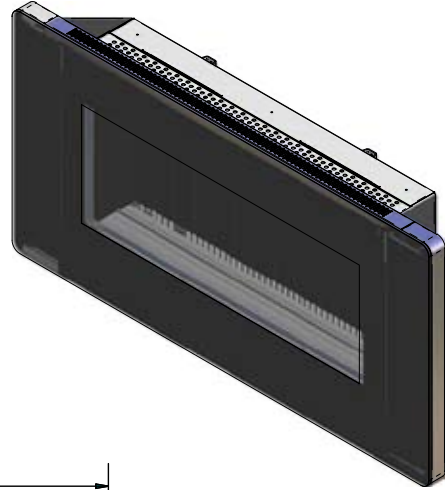

SCANDIUM™

Combustible Clearances

Side Clearance To Combustibles: 4"

Side Clearance To Curtains, Drapes and Other Fabrics: 20"

Minimum Clearance To Ceiling Above Appliance: 32" (measured from top of glass panel)

Front View

Side View

Bottom View

Back View

Fireplace Dimensions