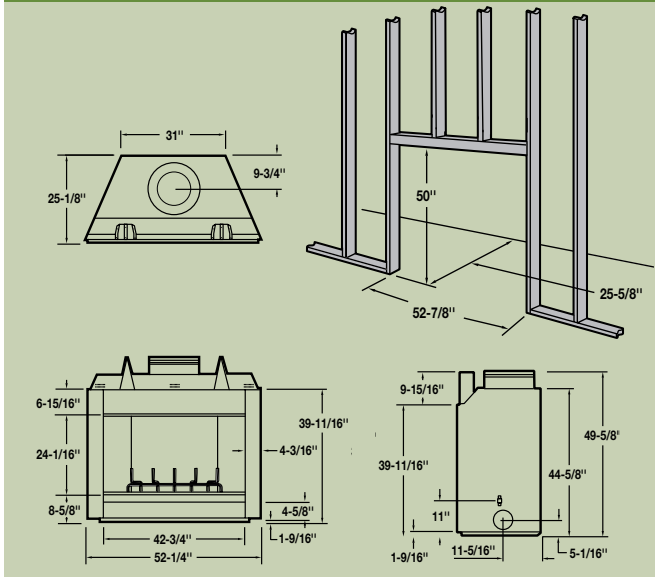

LSO-43 UNIT & FRAMING DIMENSIONS

On the cover: Oasis shown with standard brick-patterned interior with optional bi-fold stainless finish glass doors

STANDARD FEATURES

Expansive design provides one of the largest viewing areas available in an outdoor fireplace

Detailed brick-patterned interior adds a touch of custom masonry realism

Massive heavy-duty stainless steel grate holds up to six logs for convenient loading

Durable all-stainless steel construction assures long-lasting beauty and performance

Recessed side pockets hide durable stainless steel firescreens from view when open

Gas line access on both sides

OPTIONAL ACCESSORIES

Bi-fold stainless finish glass doors

Brushed stainless finish

Durable matching stainless steel weather cover

Traditional or Herringbone pattern brickaded interior